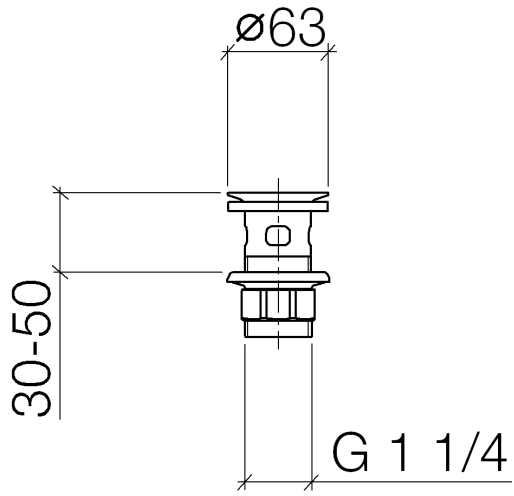

10 105 970

Fits: IMO, LULU, MADISON, MEM, TARA,
CL.1, LISSÉ, VAIA, META, CYO

	Dark Chrome	10 105 970-19
	Chrome	10 105 970-00
	Brushed Platinum	10 105 970-06
	Platinum	10 105 970-08
	Durabress (23kt Gold)	10 105 970-09
	Light Gold	10 105 970-26
	Brushed Light Gold	10 105 970-27
	Brushed Durabress (23kt Gold)	10 105 970-28
	Matte Black	10 105 970-33
	Brushed Bronze	10 105 970-42
	Brushed Champagne (22kt Gold)	10 105 970-46
	Champagne (22kt Gold)	10 105 970-47
	Brushed Chrome	10 105 970-93
	Brushed Dark Platinum	10 105 970-99

Grated waste 1 1/4" - Dark Chrome

IMO

10 105 970

Only suitable for basins with an overflow.

10 105 970

10 105 970

Parts for other
finishes can be found
here: [Chrome](#)